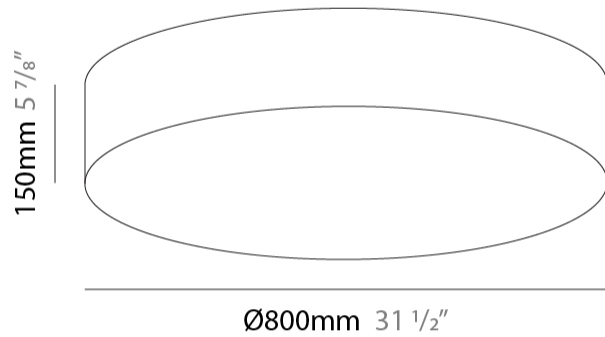

MIRYA SURFACE

D52000-

base number Finish
Options

PROJECT
TYPE
SPECIFIER
QUANTITY
DATE

1. To build a product code in our configurator select the specify button on the base model # product page
2. To build a manual product code on this datasheet choose from the options listed below in blue font and add the suffix to the base model #

GENERAL

Series: Mirya
Brand: Fambuena
Division: Design
Mounting Type: Surface
Mounting Location: Ceiling
Subcategory: Ambient

PHYSICAL

Shape: Cylinder
Diameter (mm): 800
Diameter (in): 31 1/2
Height (mm): 150
Height (in): 5 7/8
Light Distribution: Direct
Weight (kg): 4.75
Weight (lbs): 10.47
Diffuser: Opal Satined PMMA Diffuser
Fixture Finish: WHI / BLK / CHA / OWH / SIL / RED
Fixture Material: Metal / Cotton

ELECTRICAL

Number of Lamps: 4
Lamp Type: LED Retrofit
Lamp Shape: A19
Bulb Included: Bulb Not Included
Total Output Wattage (W): 52
Max. Wattage Per Lamp (W): 13
Lamp Base: E26
Input Voltage (V): 120
Upon Request: 277Vac / GU24

LED

OPTICAL

RATINGS AND CERTIFICATIONS

Certified By: Certified for North American Standards
IP rating: IP20